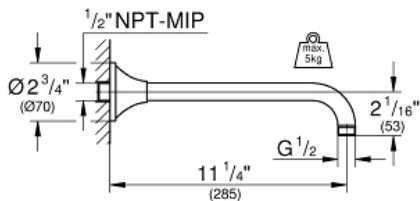

RAINSHOWER GRANDERA 11 1/4" Shower Arm

MODEL # 27988000

Pure Freude
an Wasser

GROHE

Product Description:
RAINSHOWER GRANDERA
11 1/4" Shower Arm

Standard Specification:

- Metal
- 1/2" NPT connection thread(s)
- Grandera escutcheon
- **GROHE StarLight** chrome finish
- Suitable for all Grandera shower heads

Applicable Codes & Standards:

- Energy Policy Act of 1992
- ASME A112.18.1/CSA B125.1

Color:

- 27988000 StarLight Chrome